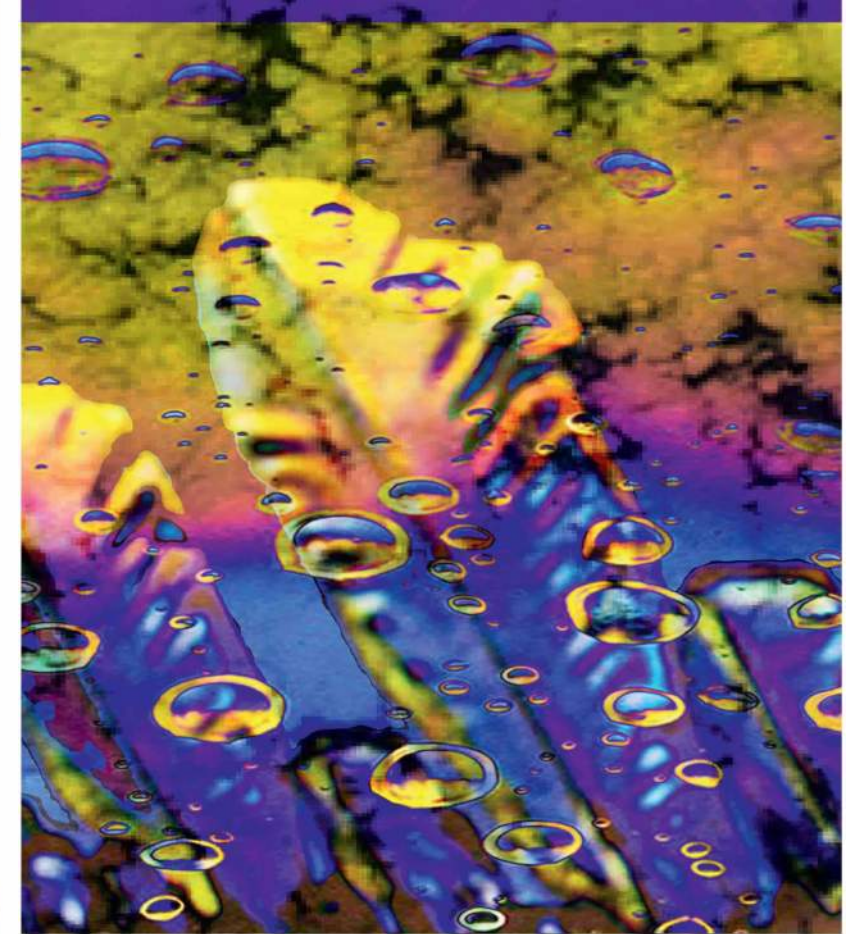

PURPLE LINE

Art-in-Transit

Connecticut Avenue

Heidi Lippman

Heidi Lippman

Phase Changes - Memories of a recent Lake

PLT4-S-802 Connecticut Avenue Station

Artistic Mosaics

Heidi Lippman

Phase Changes - Memories of a recent Lake

PLT4-S-802 Connecticut Avenue Station