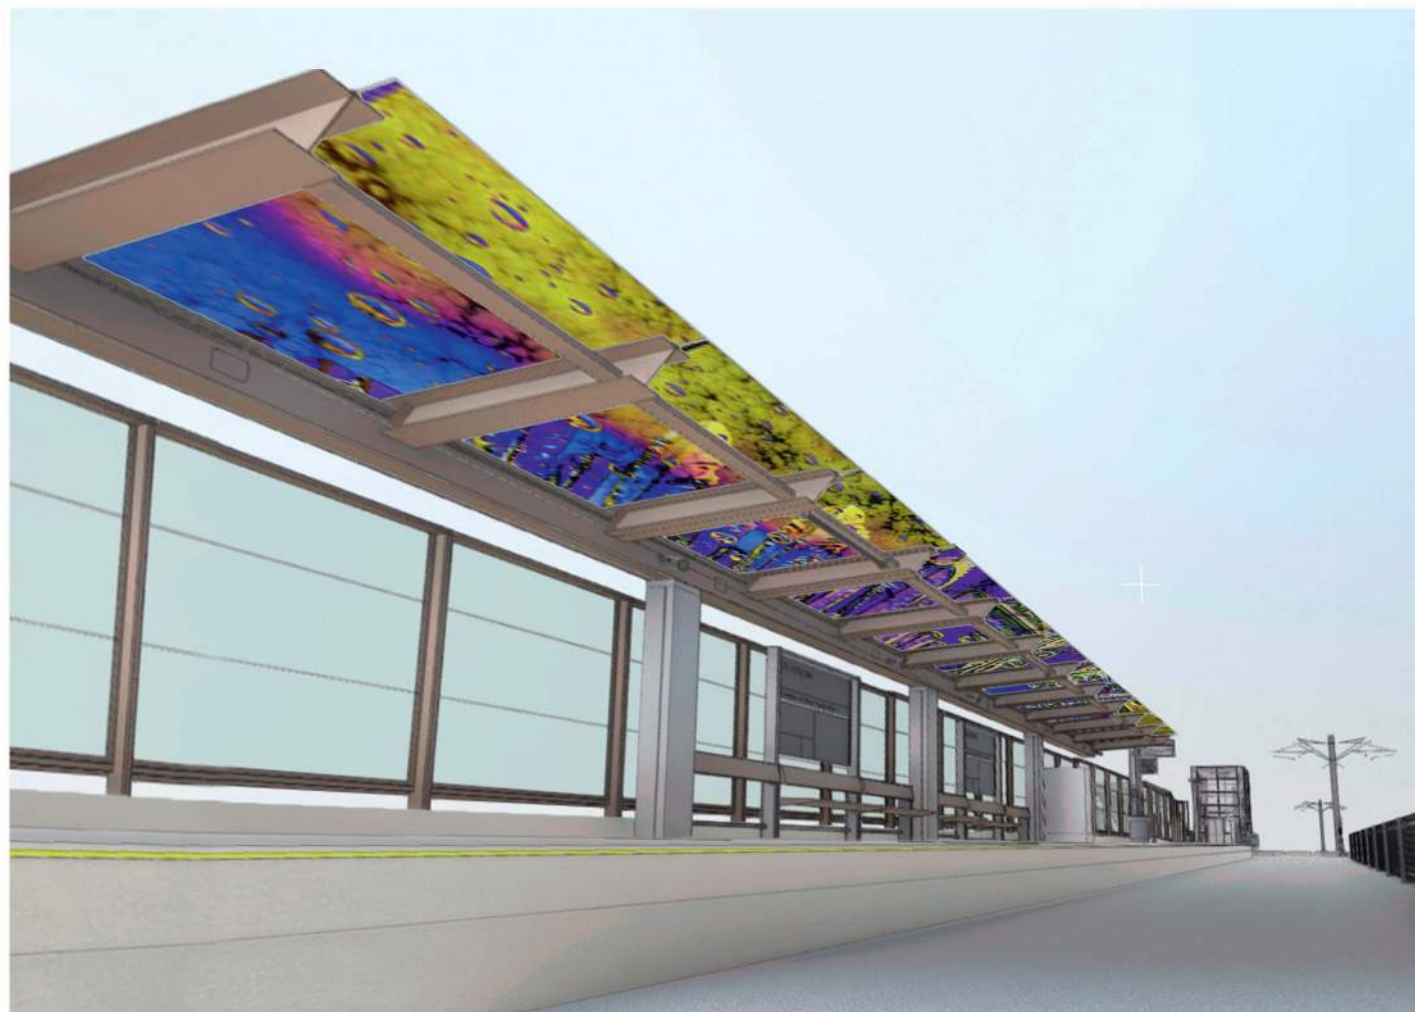

PURPLE LINE

Art-in-Transit

Connecticut Avenue

Heidi Lippman

Heidi Lippman

Phase Changes - Memories of a recent Lake

PLT4-S-802 Connecticut Avenue Station

Artistic Mosaics

Heidi Lippman

Phase Changes - Memories of a recent Lake

PLT4-S-802 Connecticut Avenue Station